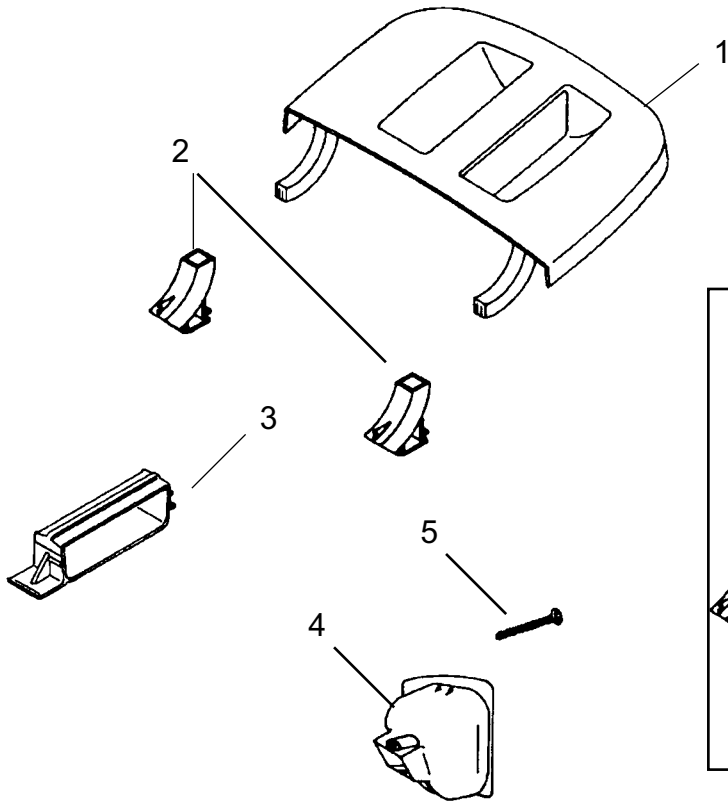

>> Means: New or changed ref. number or/and changed/new specifications  
**P** Means: Depleted when no longer on stock

**Note:** Link wheel 12118100 is to be replaced by part number 147 1040 500

20

21

102

101

100

103

104

106

105

<b>01-11</b>	<b>CONTAINER SERVICE KIT AND SPARE PARTS</b>	<b>BOOK A</b>		
<b>03-05</b>	<b>UPPER PARTS, GM 200/300/400 &amp; KING 500 SERIES</b>	<b>A</b>	<b>0.6.3</b>	<b>9</b>

Item	Ref.No.	Qty	Description	Note	EAN code 5715 492+
20	22226001	1	For GM "Time" and "Arnoldi"		+009312
21	22226300	1	Button service kit for on/off and two speed regulation Colour: Grey	For two speed models	+007424
100	22352900	1	On/off button one speed		+ 011193
101	22353900	1	Button set		+ 011339
102	22352901	1	On/off button two speed	Colour: Black	+ 011209
103	22353000	1	Dust lid retainer kit with black handle		+ 011216
104	22353200	1	On/off activater set	All models	+ 011230
105	22353100	1	Cord reel activater set	All models	+ 011223
106	22361200	1	Ratchet left/right Colour: Grey	All models	+ 011438