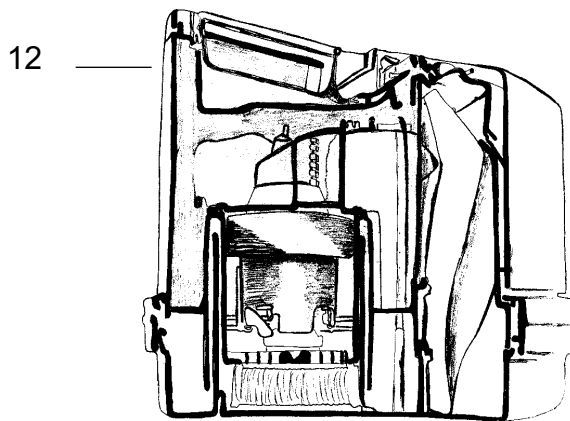

Item	Ref.No.	Qty	Description	EAN CODE No.
				5715492 +
			Kit for: GM 200E/200/300/305/310/315 400/405/410/415	
1	12149200	1	Motor/fan unit kit: 220-240 V, 50-60 Hz, 1200 W	+ 00 5390
			Kit for: GM 210/320/325/330	
2	22186000	1	Motor/fan unit kit: 220-240 V, 50-60 Hz, 1200 W with two speed regulation PCB	+ 00 5482
			Kit for: GM 210/320/325/330/420/425/430 & King 530/540	
3	31965001	1	Two speed regulation PCB 220-240 V, 50-60 Hz, 1200 W	+ 00 5475
4	22365700	1	On/off switch single pole	+ 01 1896
5	22201100	1	Internal wire kit with thermo switch	+ 00 6885
6	22352400	1	Internal wire kit	+ 01 1117
7	22352500	1	One speed King 510/520 Internal wire kit	+ 01 1124
8	22352200	1	Two speed King 530/540 Motor / Fan unit, 220-240v, 50-60 Hz, 1200w	+ 01 1094
10	118408xx	x	Cord reel, only GM 200/300/400 series length = 7m Mat.: PVC and copper. Colour: Black	
	11840803	1	UK version	+ 00 5529
	11840807	1	Switzerland	+ 00 5543
	223526xx	x	Cord reel, only King 500 series length = 7m Mat.: PVC and copper. Colour: Black	
	22352601	1	EU version	+ 01 1131
	22352603	1	UK version	+ 01 1148
	22352606	1	Australia, New Zealand	+ 01 1155
	22352607	1	Switzerland	+ 01 1162
20	22231100	1	Motor grommets and frame	+ 007691
21	22352700	1	Motor suspension Kit, only King 500 series Motor/fan unit ref. no. 22352200	+ 01 1179

Note

>> means: New or changed ref. no.

01-11	SERVICE KIT	BOOK A		
06-01	WHEEL, DISASSEMBLY TOOL & SALES BOX	A	0.6.3	7

Item	Ref.No.	Qty	Description	EAN CODE No. 5715492 +
1	12118100	1	Swivel wheel with internal plate and screws	+ 00 3280
1>>	147 1040 500	1	Front wheel, with retaining washer	7319519656329
<b>King 500 series only</b>				
2	22352800	1	Rear wheel complete	+ 01 1186
<b>King 500 series only</b>				
10	22360200	1	Sales cardboard box	+ 01 1414
	22360201	1	Sales cardboard box, Mocca	+ 01 2060
11	22361400	1	Disassembly tool (for top and bottom housing)	+ 01 1452
12	22363500	1	Cut through model for sales display	+ 01 1551