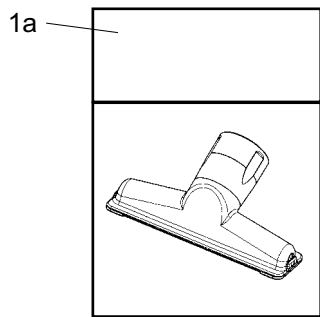

00-06	ACCESSORIES ø32 MM	BOOK A		
02-02	NOZZLES, GM 200/300/400 & KING 500 SERIES	A	0.6.3	21

Item	Ref.No.	Qty	Description	Note	EAN code 5715 492+
1	32043700	1	Upholstery nozzles with insertion width 130 mm	Plastic	+002658
	22302300	1	GM "Time"/Arnoldi	Colour: Grey Colour: Black	+009244
1a	22351900	1	King 500 series	Colour: Black	+011063
2	11276901	1	Round brush, turnable with black natural bristles, width 70 mm	Plastic	+005451
	22302500	1	GM "Time"/Arnoldi	Colour: Grey Colour: Black	+009251
2a	22352000	1	King 500 series	Colour: Black	+011070
	22103600	1	Round brush, turnable with blue PBT bristles, width 70 mm	Plastic	+002726
10	81530400	1	Crevice nozzle, width 245 mm	Plastic	+604320
11	11530500	1	Brush for crevice nozzle	Plastic/steel	
12	81140900	1	Flexible nozzle, width 150 mm	Plastic	+001026
	22302100	1	Flexible nozzle, width 150 mm	Plastic	+009237
>>			GM "Time"/Arnoldi	Colour: Black	
13	22424800	1	Pelican		+025114

Note

>> means: New or changed ref. no.