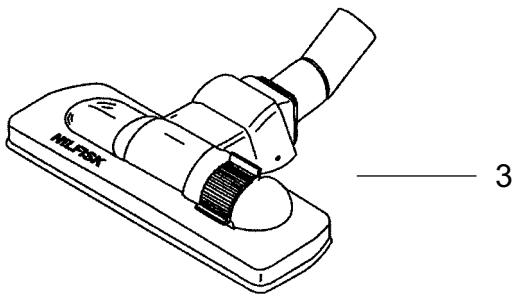

00-06	ACCESSORIES ø32 MM	BOOK A		
02-03	NOZZLES, GM 200/300/400 & KING 500 SERIES	A	0.6.3	19

Item	Ref.No.	Qty	Description	Note	EAN code 5715 492	
1	11980300	1	Roller combi dry nozzle 2732	Plastic		
	22304100	1	GM "Time" No text printed	Colour: Black	+ 009190	
3	22303900	1	GM "Arnoldi" printed Arnoldi	Colour: Black	+ 00 9183	
5	22303500	1	GM "Time"/Arnoldi	Colour: Black	+ 01 9305	
	22351400	1	King 500 series	Colour: Black	+ 01 0998	
>>	6	22359800	1	Floor nozzle, combi de luxe	Colour: Black	+ 01 0868
		22412900	1	Floor nozzle, combi de luxe	Colour: Black	+ 01 8321
7	22359900	1	Floor nozzle, combi	Colour: Black	+ 01 0875	
11	22360000	1	Turbo nozzle, wheeled, dry 2832	Body: Plastic ABS Colour: Black	+ 01 0882	

Note

>> means: New or changed ref. no.