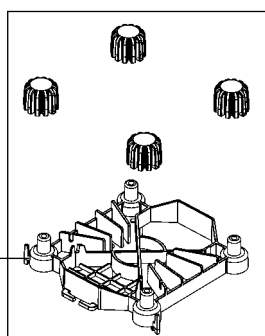

**DESCRIPTION****PLAN**

DESCRIPTION	PLAN
Motor, switches and cable	A - 0.6.3 - 2
Main filters, dust bag	A - 0.6.3 - 4
Wheel, disassembly tool and sales box for machine	A - 0.6.3 - 6
Container upper parts	A - 0.6.3 - 8
Container bottom parts	A - 0.6.3 - 14
Tubes, parking clip, and hoses	A - 0.6.3 - 16
Nozzles	A - 0.6.3 - 18

**Cable reel, ref. no. 118408xx and 223526xx**

	Voltage	Plug type	
Index 01, Europa	250		
Index 03, UK	250		
Index 06, AUS/NZ	250		
Index 07, CH	240		

00-10	MOTOR SERVICE KIT	BOOK A		
01-11	MOTOR AND CORD TYPES, ALL MODELS	A	0.6.3	3

Note

>> means: New or changed ref. no.

01-11	SERVICE KIT	BOOK A		
06-01	WHEEL, DISASSEMBLY TOOL & SALES BOX	A	0.6.3	7

Item	Ref.No.	Qty	Description	EAN CODE No. 5715492 +
1	12118100	1	Swivel wheel with internal plate and screws	+ 00 3280
1>>	147 1040 500	1	Front wheel, with retaining washer	7319519656329
<b>King 500 series only</b>				
2	22352800	1	Rear wheel complete	+ 01 1186
<b>King 500 series only</b>				
10	22360200	1	Sales cardboard box	+ 01 1414
	22360201	1	Sales cardboard box, Mocca	+ 01 2060
11	22361400	1	Disassembly tool (for top and bottom housing)	+ 01 1452
12	22363500	1	Cut through model for sales display	+ 01 1551

>> Means: New or changed ref. number or/and changed/new specifications  
**P** Means: Depleted when no longer on stock

**Note:** Link wheel 12118100 is to be replaced by part number 147 1040 500

20

21

102