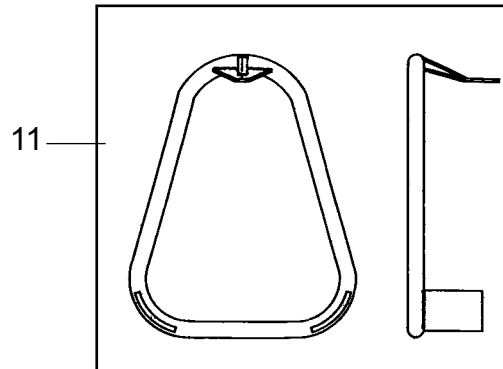

Item	Ref.No.	Qty	Description	EAN CODE No.
				5715492 +
			Kit for: GM 200E/200/300/305/310/315 400/405/410/415	
1	12149200	1	Motor/fan unit kit: 220-240 V, 50-60 Hz, 1200 W	+ 00 5390
			Kit for: GM 210/320/325/330	
2	22186000	1	Motor/fan unit kit: 220-240 V, 50-60 Hz, 1200 W with two speed regulation PCB	+ 00 5482
			Kit for: GM 210/320/325/330/420/425/430 & King 530/540	
3	31965001	1	Two speed regulation PCB 220-240 V, 50-60 Hz, 1200 W	+ 00 5475
4	22365700	1	On/off switch single pole	+ 01 1896
5	22201100	1	Internal wire kit with thermo switch	+ 00 6885
6	22352400	1	Internal wire kit	+ 01 1117
7	22352500	1	One speed King 510/520 Internal wire kit	+ 01 1124
8	22352200	1	Two speed King 530/540 Motor / Fan unit, 220-240v, 50-60 Hz, 1200w	+ 01 1094
10	118408xx	x	Cord reel, only GM 200/300/400 series length = 7m Mat.: PVC and copper. Colour: Black	
	11840803	1	UK version	+ 00 5529
	11840807	1	Switzerland	+ 00 5543
	223526xx	x	Cord reel, only King 500 series length = 7m Mat.: PVC and copper. Colour: Black	
	22352601	1	EU version	+ 01 1131
	22352603	1	UK version	+ 01 1148
	22352606	1	Australia, New Zealand	+ 01 1155
	22352607	1	Switzerland	+ 01 1162
20	22231100	1	Motor grommets and frame	+ 007691
21	22352700	1	Motor suspension Kit, only King 500 series Motor/fan unit ref. no. 22352200	+ 01 1179

Note

>> means: New or changed ref. no.

01-11	SERVICE KIT	BOOK A		
06-01	WHEEL, DISASSEMBLY TOOL & SALES BOX	A	0.6.3	7

Item	Ref.No.	Qty	Description	EAN CODE No. 5715492 +
1	12118100	1	Swivel wheel with internal plate and screws	+ 00 3280
1>>	147 1040 500	1	Front wheel, with retaining washer	7319519656329
<b>King 500 series only</b>				
2	22352800	1	Rear wheel complete	+ 01 1186
<b>King 500 series only</b>				
10	22360200	1	Sales cardboard box	+ 01 1414
	22360201	1	Sales cardboard box, Mocca	+ 01 2060
11	22361400	1	Disassembly tool (for top and bottom housing)	+ 01 1452
12	22363500	1	Cut through model for sales display	+ 01 1551