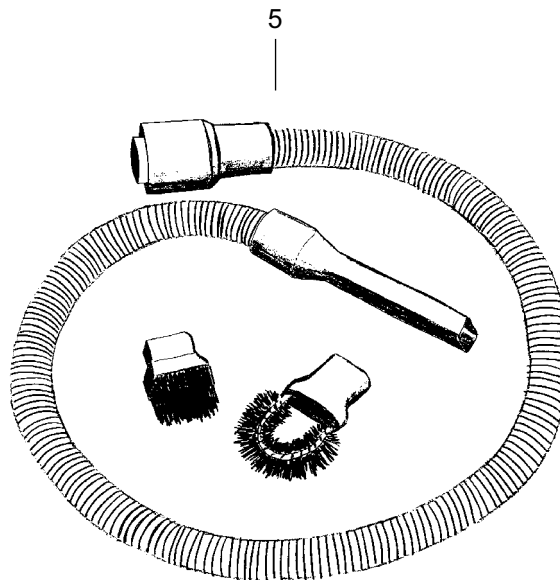

Note

>> means: New or changed ref. no.

00-06	ACCESSORIES ø32 MM	BOOK A		
01-09	HOSES AND TUBES GM 200/300/400 & KING 500 SERIES	A	0.6.3	17

Item	Ref.No.	Qty	Description	Note	EAN code 5715 492+
1	11112402	1	Tube, with groove for parking clip Length 560 mm	Steel	+005437
	22351700	1	Tube, with groove for parking clip Length 560 mm, with Black plastic brush	Steel	+011049
2	81906500	1	Tube, telescopic Length, min 652 mm Length, max 1070 mm	Steel	+493962
	22351800	1	Tube, telescopic Length, min 652 mm Length, max 1070 mm with Black plastic brush	Steel	+011056
3	22147600	1	Parking service kit with assembly instructions	Plastic Colour: Grey	+005642
	22147601	1	For GM "Time"/"Arnoldi"/"King"	Colour: Black	+009336
4	12041500	1	Hose plastic with coupling and curved tube. Length 2000 mm	Plastic	+002580
	22301500	1	Hose plastic with coupling and curved tube. Length 2000 mm for GM "Time"/"Arnold"/"King"	Colour: Black	+009206
>> 5	22388200	1	High-tech cleaning tool		+016235