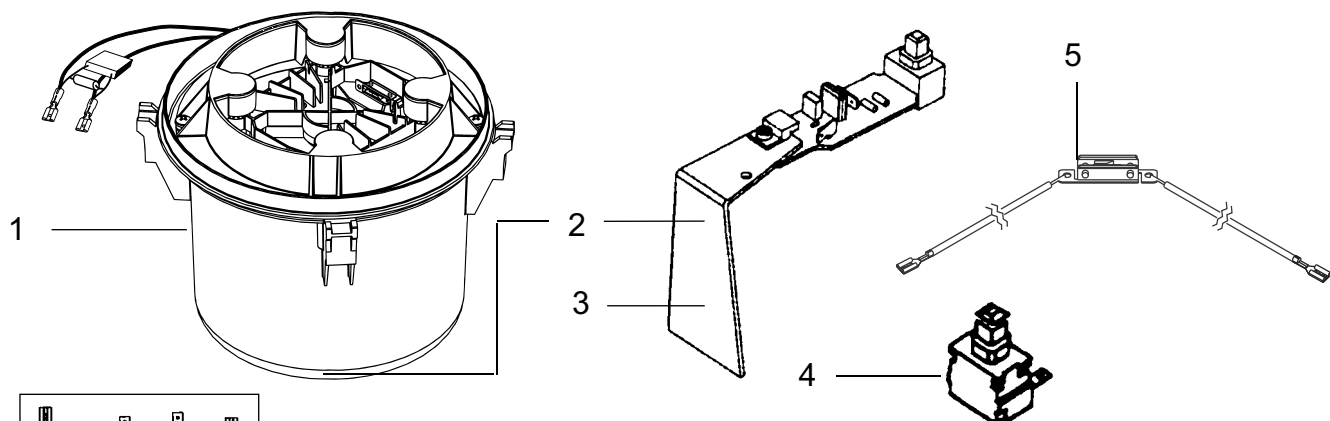

Cable reel, ref. no. 118408xx and 223526xx

	Voltage	Plug type	
Index 01, Europa	250		
Index 03, UK	250		
Index 06, AUS/NZ	250		
Index 07, CH	240