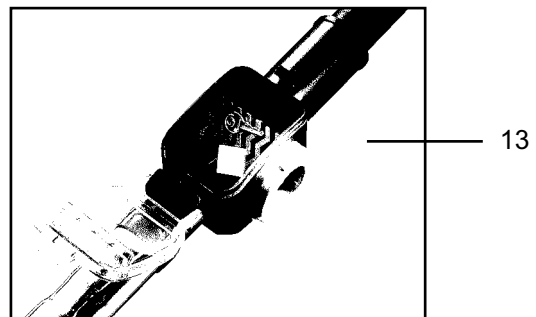

00-06	ACCESSORIES ø32 MM	BOOK A		
02-02	NOZZLES, GM 200/300/400 & KING 500 SERIES	A	0.6.3	21

Item	Ref.No.	Qty	Description	Note	EAN code 5715 492+
1	32043700	1	Upholstery nozzles with insertion width 130 mm	Plastic	+002658
	22302300	1	GM "Time"/Arnoldi	Colour: Grey Colour: Black	+009244
1a	22351900	1	King 500 series	Colour: Black	+011063
2	11276901	1	Round brush, turnable with black natural bristles, width 70 mm	Plastic	+005451
	22302500	1	GM "Time"/Arnoldi	Colour: Grey Colour: Black	+009251
2a	22352000	1	King 500 series	Colour: Black	+011070
	22103600	1	Round brush, turnable with blue PBT bristles, width 70 mm	Plastic	+002726
10	81530400	1	Crevice nozzle, width 245 mm	Plastic	+604320
11	11530500	1	Brush for crevice nozzle	Plastic/steel	
12	81140900	1	Flexible nozzle, width 150 mm	Plastic	+001026
	22302100	1	Flexible nozzle, width 150 mm	Plastic	+009237
>>			GM "Time"/Arnoldi	Colour: Black	
13	22424800	1	Pelican		+025114

Note

>> means: New or changed ref. no.