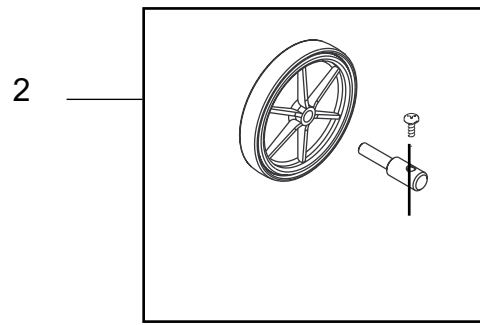

Item	Ref.No.	Qty	Description	EAN CODE No.
				5715492 +
			Kit for: GM 200E/200/300/305/310/315 400/405/410/415	
1	12149200	1	Motor/fan unit kit: 220-240 V, 50-60 Hz, 1200 W	+ 00 5390
			Kit for: GM 210/320/325/330	
2	22186000	1	Motor/fan unit kit: 220-240 V, 50-60 Hz, 1200 W with two speed regulation PCB	+ 00 5482
			Kit for: GM 210/320/325/330/420/425/430 & King 530/540	
3	31965001	1	Two speed regulation PCB 220-240 V, 50-60 Hz, 1200 W	+ 00 5475
4	22365700	1	On/off switch single pole	+ 01 1896
5	22201100	1	Internal wire kit with thermo switch	+ 00 6885
6	22352400	1	Internal wire kit	+ 01 1117
7	22352500	1	One speed King 510/520 Internal wire kit	+ 01 1124
8	22352200	1	Two speed King 530/540 Motor / Fan unit, 220-240v, 50-60 Hz, 1200w	+ 01 1094
10	118408xx	x	Cord reel, only GM 200/300/400 series length = 7m Mat.: PVC and copper. Colour: Black	
	11840803	1	UK version	+ 00 5529
	11840807	1	Switzerland	+ 00 5543
	223526xx	x	Cord reel, only King 500 series length = 7m Mat.: PVC and copper. Colour: Black	
	22352601	1	EU version	+ 01 1131
	22352603	1	UK version	+ 01 1148
	22352606	1	Australia, New Zealand	+ 01 1155
	22352607	1	Switzerland	+ 01 1162
20	22231100	1	Motor grommets and frame	+ 007691
21	22352700	1	Motor suspension Kit, only King 500 series Motor/fan unit ref. no. 22352200	+ 01 1179

Note

>> means: New or changed ref. no.

01-11	SERVICE KIT	BOOK A		
06-01	WHEEL, DISASSEMBLY TOOL & SALES BOX	A	0.6.3	7

Item	Ref.No.	Qty	Description	EAN CODE No. 5715492 +
1	12118100	1	Swivel wheel with internal plate and screws	+ 00 3280
1>>	147 1040 500	1	Front wheel, with retaining washer	7319519656329
<b>King 500 series only</b>				
2	22352800	1	Rear wheel complete	+ 01 1186
<b>King 500 series only</b>				
10	22360200	1	Sales cardboard box	+ 01 1414
	22360201	1	Sales cardboard box, Mocca	+ 01 2060
11	22361400	1	Disassembly tool (for top and bottom housing)	+ 01 1452
12	22363500	1	Cut through model for sales display	+ 01 1551