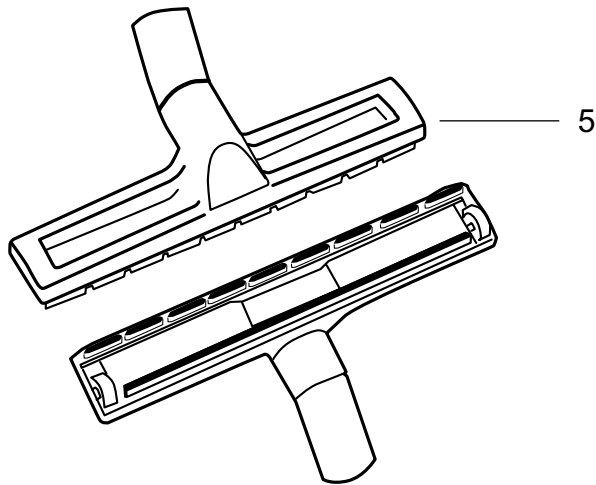

00-06	ACCESSORIES ø32 MM	BOOK A		
02-03	NOZZLES, GM 200/300/400 & KING 500 SERIES	A	0.6.3	19

Item	Ref.No.	Qty	Description	Note	EAN code 5715 492	
1	11980300	1	Roller combi dry nozzle 2732	Plastic		
	22304100	1	GM "Time" No text printed	Colour: Black	+ 009190	
3	22303900	1	GM "Arnoldi" printed Arnoldi	Colour: Black	+ 00 9183	
5	22303500	1	GM "Time"/Arnoldi	Colour: Black	+ 01 9305	
	22351400	1	King 500 series	Colour: Black	+ 01 0998	
>>	6	22359800	1	Floor nozzle, combi de luxe	Colour: Black	+ 01 0868
		22412900	1	Floor nozzle, combi de luxe	Colour: Black	+ 01 8321
7	22359900	1	Floor nozzle, combi	Colour: Black	+ 01 0875	
11	22360000	1	Turbo nozzle, wheeled, dry 2832	Body: Plastic ABS Colour: Black	+ 01 0882	

Note

>> means: New or changed ref. no.