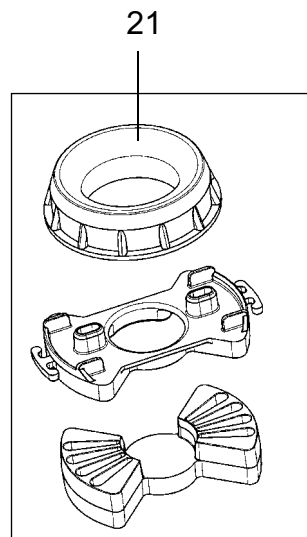

**DESCRIPTION****PLAN**

DESCRIPTION	PLAN
Motor, switches and cable	A - 0.6.3 - 2
Main filters, dust bag	A - 0.6.3 - 4
Wheel, disassembly tool and sales box for machine	A - 0.6.3 - 6
Container upper parts	A - 0.6.3 - 8
Container bottom parts	A - 0.6.3 - 14
Tubes, parking clip, and hoses	A - 0.6.3 - 16
Nozzles	A - 0.6.3 - 18

**Cable reel, ref. no. 118408xx and 223526xx**

	Voltage	Plug type	
Index 01, Europa	250		
Index 03, UK	250		
Index 06, AUS/NZ	250		
Index 07, CH	240		

00-10	MOTOR SERVICE KIT	BOOK A		
01-11	MOTOR AND CORD TYPES, ALL MODELS	A	0.6.3	3

Note

>> means: New or changed ref. no.

01-11	SERVICE KIT	BOOK A		
06-01	WHEEL, DISASSEMBLY TOOL & SALES BOX	A	0.6.3	7

Item	Ref.No.	Qty	Description	EAN CODE No. 5715492 +
1	12118100	1	Swivel wheel with internal plate and screws	+ 00 3280
1>>	147 1040 500	1	Front wheel, with retaining washer	7319519656329
<b>King 500 series only</b>				
2	22352800	1	Rear wheel complete	+ 01 1186
<b>King 500 series only</b>				
10	22360200	1	Sales cardboard box	+ 01 1414
	22360201	1	Sales cardboard box, Mocca	+ 01 2060
11	22361400	1	Disassembly tool (for top and bottom housing)	+ 01 1452
12	22363500	1	Cut through model for sales display	+ 01 1551

>> Means: New or changed ref. number or/and changed/new specifications  
**P** Means: Depleted when no longer on stock

**Note:** Link wheel 12118100 is to be replaced by part number 147 1040 500

20

21

102