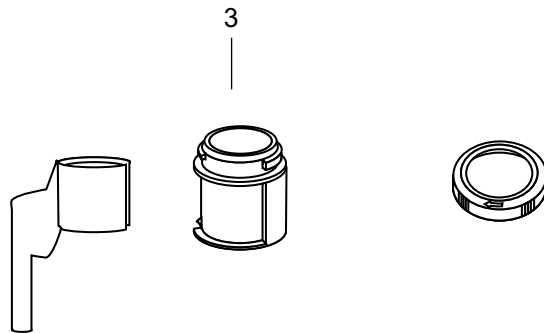

Note

>> means: New or changed ref. no.

00-06	ACCESSORIES ø32 MM	BOOK A		
01-09	HOSES AND TUBES GM 200/300/400 & KING 500 SERIES	A	0.6.3	17

Item	Ref.No.	Qty	Description	Note	EAN code 5715 492+
1	11112402	1	Tube, with groove for parking clip Length 560 mm	Steel	+005437
	22351700	1	Tube, with groove for parking clip Length 560 mm, with Black plastic brush	Steel	+011049
2	81906500	1	Tube, telescopic Length, min 652 mm Length, max 1070 mm	Steel	+493962
	22351800	1	Tube, telescopic Length, min 652 mm Length, max 1070 mm with Black plastic brush	Steel	+011056
3	22147600	1	Parking service kit with assembly instructions	Plastic Colour: Grey	+005642
	22147601	1	For GM "Time"/"Arnoldi"/"King"	Colour: Black	+009336
4	12041500	1	Hose plastic with coupling and curved tube. Length 2000 mm	Plastic	+002580
	22301500	1	Hose plastic with coupling and curved tube. Length 2000 mm for GM "Time"/"Arnold"/"King"	Colour: Black	+009206
>> 5	22388200	1	High-tech cleaning tool		+016235