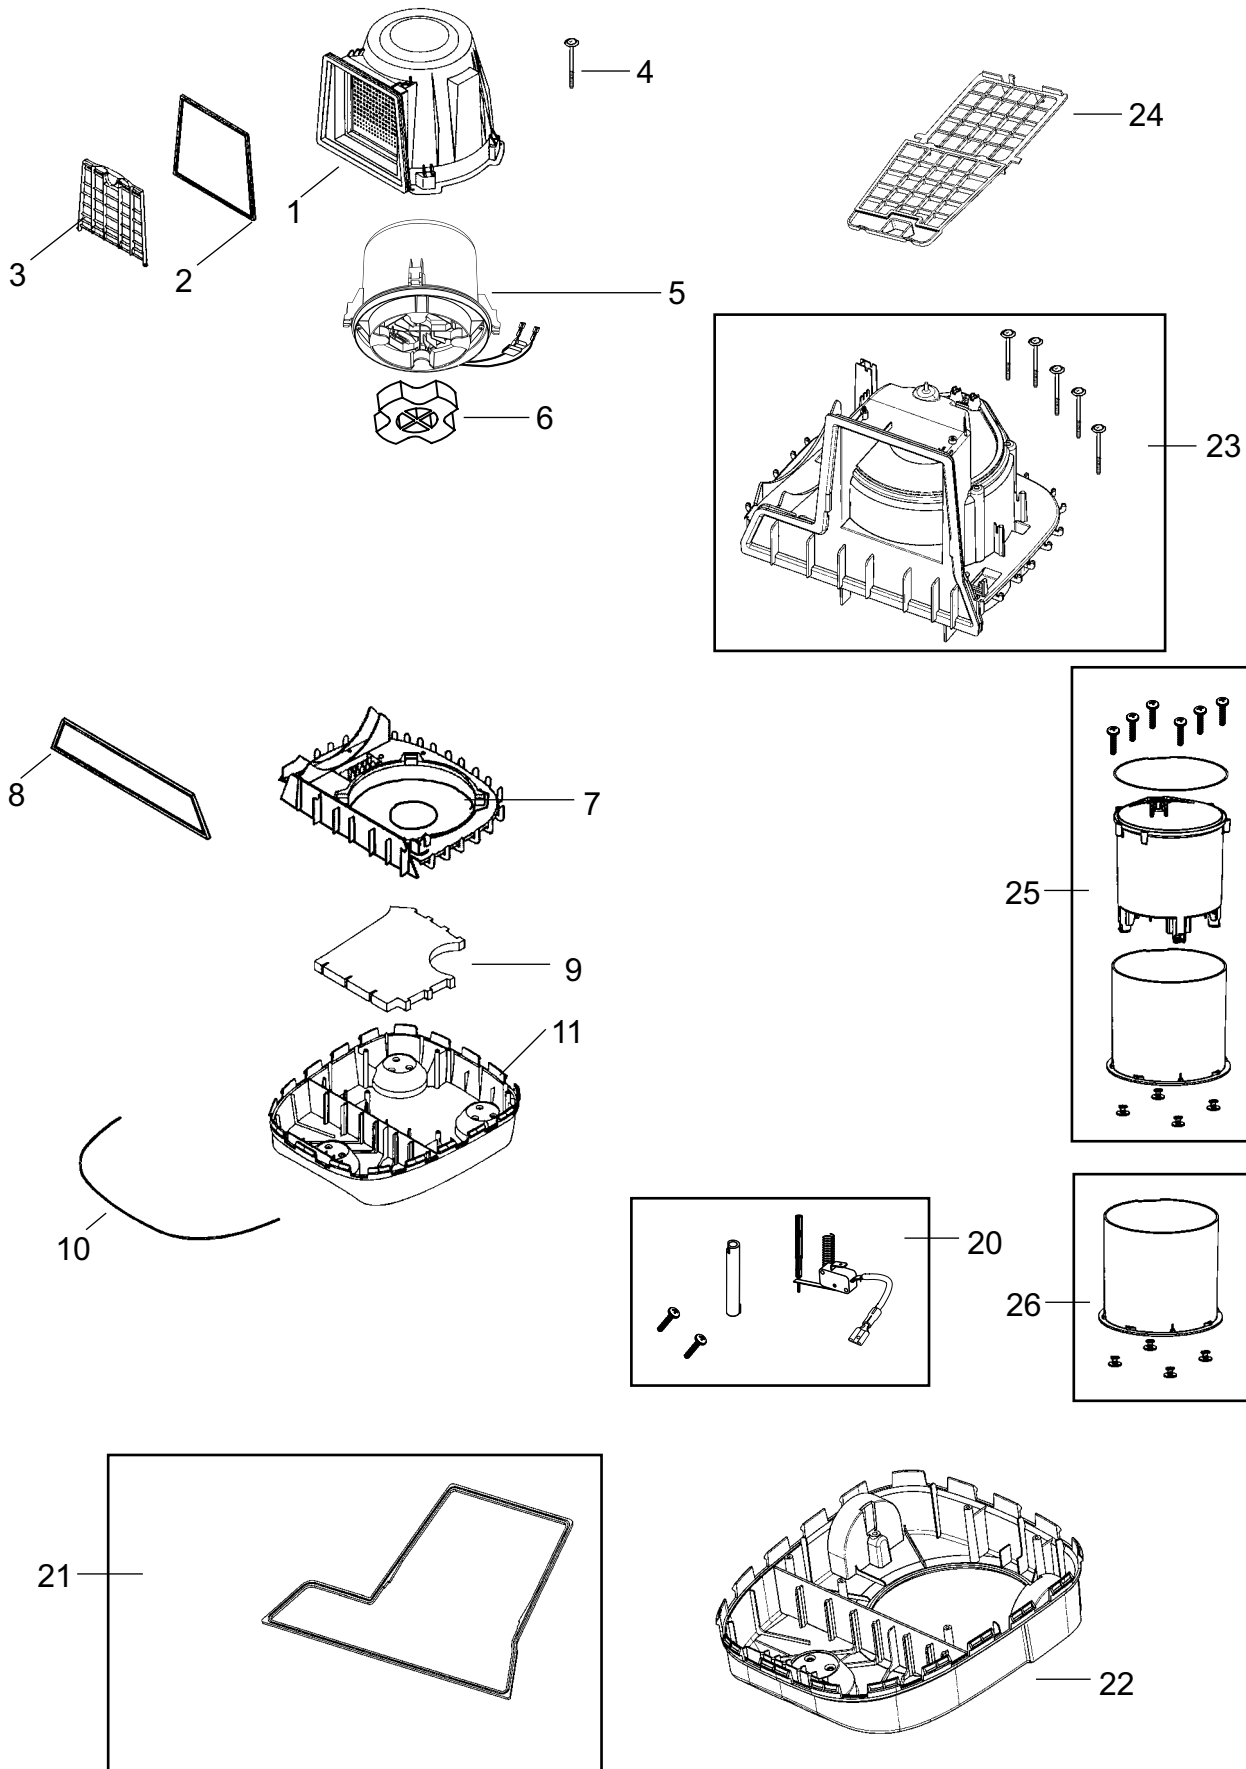

00-06	CONTAINER SPARE PARTS	BOOK A		
01-11	LOWER PARTS, GM 200/300/400 & KING 500 SERIES	A	0.6.3	15

Item	Ref.No.	Qty	Description	Note	EAN code 5715 492+
1	81847201	1	Casing for new motor kit; all models		
2	81842000	1	Motor casing gasket		
3	81844000	1	Filter grid		
4	81841600	1	Screw for motor casting		
5		1	New motor replacement kit 1200W see catalog page A-0.6.3-3		
6	82186600	1	Sound absorber, upper		
7	81841402	1	Motor plate for GM 400 Series with parking		
8	81841800	1	Gasket		
9	82148400	1	Sound absorber, lower		
10	81848100	1	Packing cord		+021888
11	818475xx	x	Container bottom		
	81847500	1	Blue, GM 200, 1000W		
	81847501	1	Light grey, GM 200E, 1000W		
	81847507	1	Dark grey, GM 400 Series		
	22303300	1	Black, GM "Time"/"Arnoldi"		+ 009299
GM 400 Series & KING 500 Series with parking on/off switch					
20	22354400	1	Parking on / off set		+ 011384
Only KING 500 Series					
21	22354300	1	Gasket set		+ 011377
22	22354200	1	Container bottom		+ 011360
23	22354100	1	Suction house		+ 011353
24	22354500	1	Filter frame		+ 011391
25	22354000	1	Motor tube set		+ 011346
>> 26	22400000	1	Transparency intermediate		+021772

Note

>> means: New or changed ref. no.