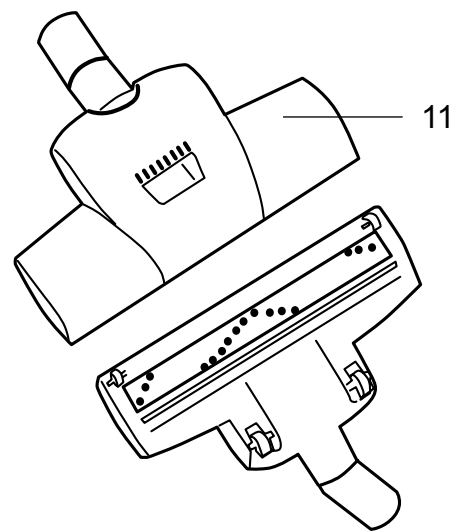

00-06	ACCESSORIES ø32 MM	BOOK A		
02-03	NOZZLES, GM 200/300/400 & KING 500 SERIES	A	0.6.3	19

Item	Ref.No.	Qty	Description	Note	EAN code 5715 492	
1	11980300	1	Roller combi dry nozzle 2732	Plastic		
	22304100	1	GM "Time" No text printed	Colour: Black	+ 009190	
3	22303900	1	GM "Arnoldi" printed Arnoldi	Colour: Black	+ 00 9183	
5	22303500	1	GM "Time"/Arnoldi	Colour: Black	+ 01 9305	
	22351400	1	King 500 series	Colour: Black	+ 01 0998	
>>	6	22359800	1	Floor nozzle, combi de luxe	Colour: Black	+ 01 0868
		22412900	1	Floor nozzle, combi de luxe	Colour: Black	+ 01 8321
7	22359900	1	Floor nozzle, combi	Colour: Black	+ 01 0875	
11	22360000	1	Turbo nozzle, wheeled, dry 2832	Body: Plastic ABS Colour: Black	+ 01 0882	

Note

>> means: New or changed ref. no.