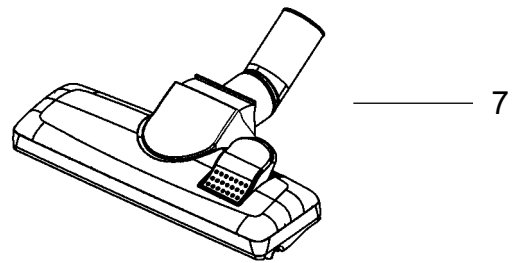

00-06	ACCESSORIES ø32 MM	BOOK A		
02-03	NOZZLES, GM 200/300/400 & KING 500 SERIES	A	0.6.3	19

Item	Ref.No.	Qty	Description	Note	EAN code 5715 492	
1	11980300	1	Roller combi dry nozzle 2732	Plastic		
	22304100	1	GM "Time" No text printed	Colour: Black	+ 009190	
3	22303900	1	GM "Arnoldi" printed Arnoldi	Colour: Black	+ 00 9183	
5	22303500	1	GM "Time"/Arnoldi	Colour: Black	+ 01 9305	
	22351400	1	King 500 series	Colour: Black	+ 01 0998	
>>	6	22359800	1	Floor nozzle, combi de luxe	Colour: Black	+ 01 0868
		22412900	1	Floor nozzle, combi de luxe	Colour: Black	+ 01 8321
7	22359900	1	Floor nozzle, combi	Colour: Black	+ 01 0875	
11	22360000	1	Turbo nozzle, wheeled, dry 2832	Body: Plastic ABS Colour: Black	+ 01 0882	

Note

>> means: New or changed ref. no.