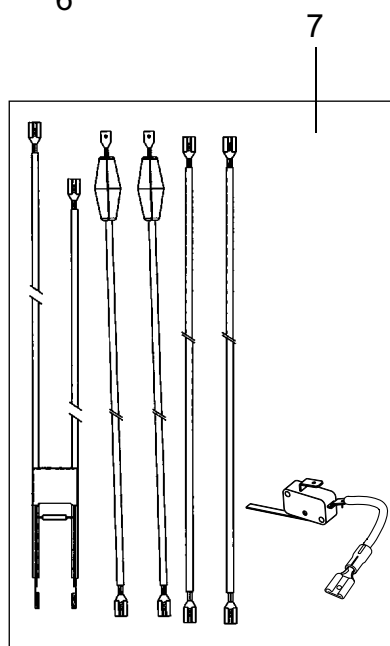

**DESCRIPTION****PLAN**

DESCRIPTION	PLAN
Motor, switches and cable	A - 0.6.3 - 2
Main filters, dust bag	A - 0.6.3 - 4
Wheel, disassembly tool and sales box for machine	A - 0.6.3 - 6
Container upper parts	A - 0.6.3 - 8
Container bottom parts	A - 0.6.3 - 14
Tubes, parking clip, and hoses	A - 0.6.3 - 16
Nozzles	A - 0.6.3 - 18

**Cable reel, ref. no. 118408xx and 223526xx**

	Voltage	Plug type	
Index 01, Europa	250		
Index 03, UK	250		
Index 06, AUS/NZ	250		
Index 07, CH	240		

00-10	MOTOR SERVICE KIT	BOOK A		
01-11	MOTOR AND CORD TYPES, ALL MODELS	A	0.6.3	3

Note

>> means: New or changed ref. no.

01-11	SERVICE KIT	BOOK A		
06-01	WHEEL, DISASSEMBLY TOOL & SALES BOX	A	0.6.3	7

Item	Ref.No.	Qty	Description	EAN CODE No. 5715492 +
1	12118100	1	Swivel wheel with internal plate and screws	+ 00 3280
1>>	147 1040 500	1	Front wheel, with retaining washer	7319519656329
<b>King 500 series only</b>				
2	22352800	1	Rear wheel complete	+ 01 1186
<b>King 500 series only</b>				
10	22360200	1	Sales cardboard box	+ 01 1414
	22360201	1	Sales cardboard box, Mocca	+ 01 2060
11	22361400	1	Disassembly tool (for top and bottom housing)	+ 01 1452
12	22363500	1	Cut through model for sales display	+ 01 1551

>> Means: New or changed ref. number or/and changed/new specifications  
**P** Means: Depleted when no longer on stock

**Note:** Link wheel 12118100 is to be replaced by part number 147 1040 500

20

21

102