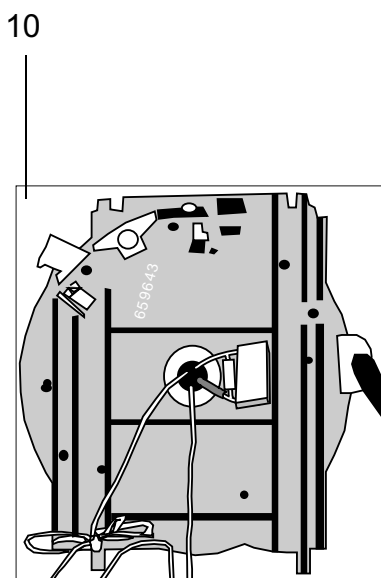

**DESCRIPTION****PLAN**

DESCRIPTION	PLAN
Motor, switches and cable	A - 0.6.3 - 2
Main filters, dust bag	A - 0.6.3 - 4
Wheel, disassembly tool and sales box for machine	A - 0.6.3 - 6
Container upper parts	A - 0.6.3 - 8
Container bottom parts	A - 0.6.3 - 14
Tubes, parking clip, and hoses	A - 0.6.3 - 16
Nozzles	A - 0.6.3 - 18

**Cable reel, ref. no. 118408xx and 223526xx**

	Voltage	Plug type	
Index 01, Europa	250		
Index 03, UK	250		
Index 06, AUS/NZ	250		
Index 07, CH	240		

00-10	MOTOR SERVICE KIT	BOOK A		
01-11	MOTOR AND CORD TYPES, ALL MODELS	A	0.6.3	3

Item	Ref.No.	Qty	Description	EAN CODE No.
				5715492 +
			Kit for: GM 200E/200/300/305/310/315 400/405/410/415	
1	12149200	1	Motor/fan unit kit: 220-240 V, 50-60 Hz, 1200 W	+ 00 5390
			Kit for: GM 210/320/325/330	
2	22186000	1	Motor/fan unit kit: 220-240 V, 50-60 Hz, 1200 W with two speed regulation PCB	+ 00 5482
			Kit for: GM 210/320/325/330/420/425/430 & King 530/540	
3	31965001	1	Two speed regulation PCB 220-240 V, 50-60 Hz, 1200 W	+ 00 5475
4	22365700	1	On/off switch single pole	+ 01 1896
5	22201100	1	Internal wire kit with thermo switch	+ 00 6885
6	22352400	1	Internal wire kit	+ 01 1117
7	22352500	1	One speed King 510/520 Internal wire kit	+ 01 1124
8	22352200	1	Two speed King 530/540 Motor / Fan unit, 220-240v, 50-60 Hz, 1200w	+ 01 1094
10	118408xx	x	Cord reel, only GM 200/300/400 series length = 7m Mat.: PVC and copper. Colour: Black	
	11840803	1	UK version	+ 00 5529
	11840807	1	Switzerland	+ 00 5543
	223526xx	x	Cord reel, only King 500 series length = 7m Mat.: PVC and copper. Colour: Black	
	22352601	1	EU version	+ 01 1131
	22352603	1	UK version	+ 01 1148
	22352606	1	Australia, New Zealand	+ 01 1155
	22352607	1	Switzerland	+ 01 1162
20	22231100	1	Motor grommets and frame	+ 007691
21	22352700	1	Motor suspension Kit, only King 500 series Motor/fan unit ref. no. 22352200	+ 01 1179