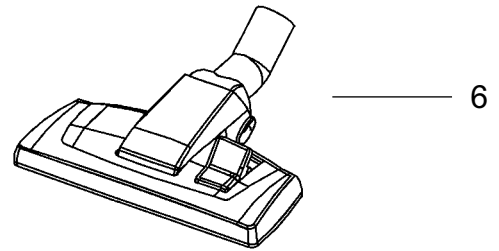

00-06	ACCESSORIES ø32 MM	BOOK A		
02-03	NOZZLES, GM 200/300/400 & KING 500 SERIES	A	0.6.3	19

Item	Ref.No.	Qty	Description	Note	EAN code 5715 492	
1	11980300	1	Roller combi dry nozzle 2732	Plastic		
	22304100	1	GM "Time" No text printed	Colour: Black	+ 009190	
3	22303900	1	GM "Arnoldi" printed Arnoldi	Colour: Black	+ 00 9183	
5	22303500	1	GM "Time"/Arnoldi	Colour: Black	+ 01 9305	
	22351400	1	King 500 series	Colour: Black	+ 01 0998	
>>	6	22359800	1	Floor nozzle, combi de luxe	Colour: Black	+ 01 0868
		22412900	1	Floor nozzle, combi de luxe	Colour: Black	+ 01 8321
7	22359900	1	Floor nozzle, combi	Colour: Black	+ 01 0875	
11	22360000	1	Turbo nozzle, wheeled, dry 2832	Body: Plastic ABS Colour: Black	+ 01 0882	

Note

>> means: New or changed ref. no.