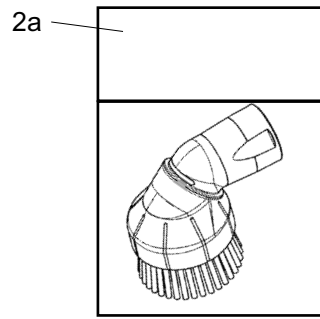

00-06	ACCESSORIES ø32 MM	BOOK A		
02-02	NOZZLES, GM 200/300/400 & KING 500 SERIES	A	0.6.3	21

Item	Ref.No.	Qty	Description	Note	EAN code 5715 492+
1	32043700	1	Upholstery nozzles with insertion width 130 mm	Plastic	+002658
	22302300	1	GM "Time"/Arnoldi	Colour: Grey Colour: Black	+009244
1a	22351900	1	King 500 series	Colour: Black	+011063
2	11276901	1	Round brush, turnable with black natural bristles, width 70 mm	Plastic	+005451
	22302500	1	GM "Time"/Arnoldi	Colour: Grey Colour: Black	+009251
2a	22352000	1	King 500 series	Colour: Black	+011070
	22103600	1	Round brush, turnable with blue PBT bristles, width 70 mm	Plastic	+002726
10	81530400	1	Crevice nozzle, width 245 mm	Plastic	+604320
11	11530500	1	Brush for crevice nozzle	Plastic/steel	
12	81140900	1	Flexible nozzle, width 150 mm	Plastic	+001026
	22302100	1	Flexible nozzle, width 150 mm	Plastic	+009237
>>			GM "Time"/Arnoldi	Colour: Black	
13	22424800	1	Pelican		+025114

Note

>> means: New or changed ref. no.