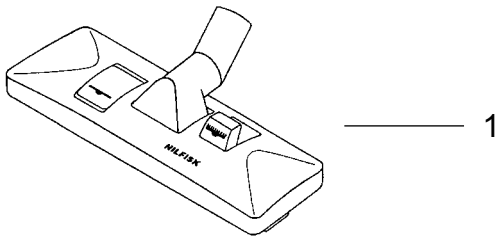

00-06	ACCESSORIES ø32 MM	BOOK A		
02-03	NOZZLES, GM 200/300/400 & KING 500 SERIES	A	0.6.3	19

Item	Ref.No.	Qty	Description	Note	EAN code 5715 492	
1	11980300	1	Roller combi dry nozzle 2732	Plastic		
	22304100	1	GM "Time" No text printed	Colour: Black	+ 009190	
3	22303900	1	GM "Arnoldi" printed Arnoldi	Colour: Black	+ 00 9183	
5	22303500	1	GM "Time"/Arnoldi	Colour: Black	+ 01 9305	
	22351400	1	King 500 series	Colour: Black	+ 01 0998	
>>	6	22359800	1	Floor nozzle, combi de luxe	Colour: Black	+ 01 0868
		22412900	1	Floor nozzle, combi de luxe	Colour: Black	+ 01 8321
7	22359900	1	Floor nozzle, combi	Colour: Black	+ 01 0875	
11	22360000	1	Turbo nozzle, wheeled, dry 2832	Body: Plastic ABS Colour: Black	+ 01 0882	

Note

>> means: New or changed ref. no.